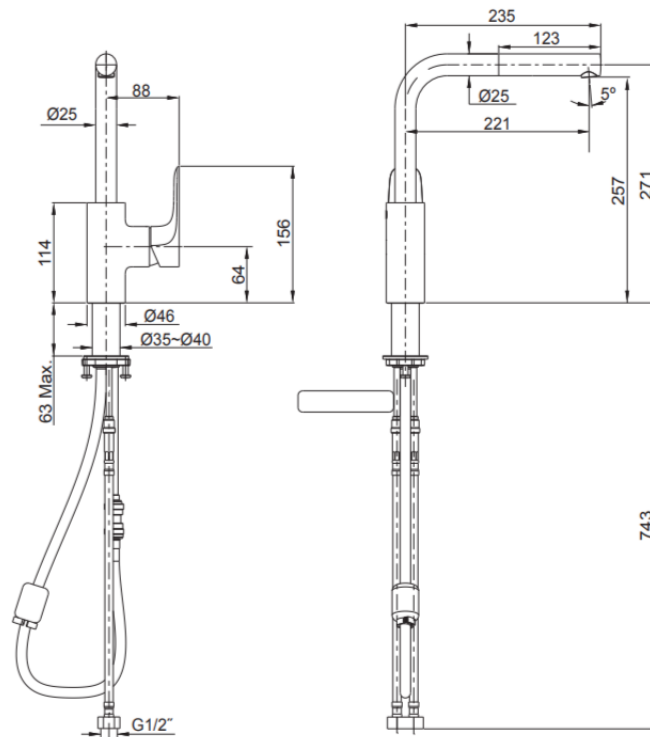

Brand : KOHLER
 Name : MALLECO TOUCHLESS sink faucet with pull down spray head
 Item Code : K99175T-4-CP
 Designer :
 Color / Finish: Polished Chrome
 Dimensions : 670 x 438 x 533 mm

Product info:

- Sink Faucet
- With pull down spray head
- Feature bold design with unmatched functionality for all kitchen tasks
- Ceramic disc valves exceed industry longevity standards by two times for a lifetime of durable performance.
- Smooth lines and elegant curves make it a perfect match with a variety of modern basins.